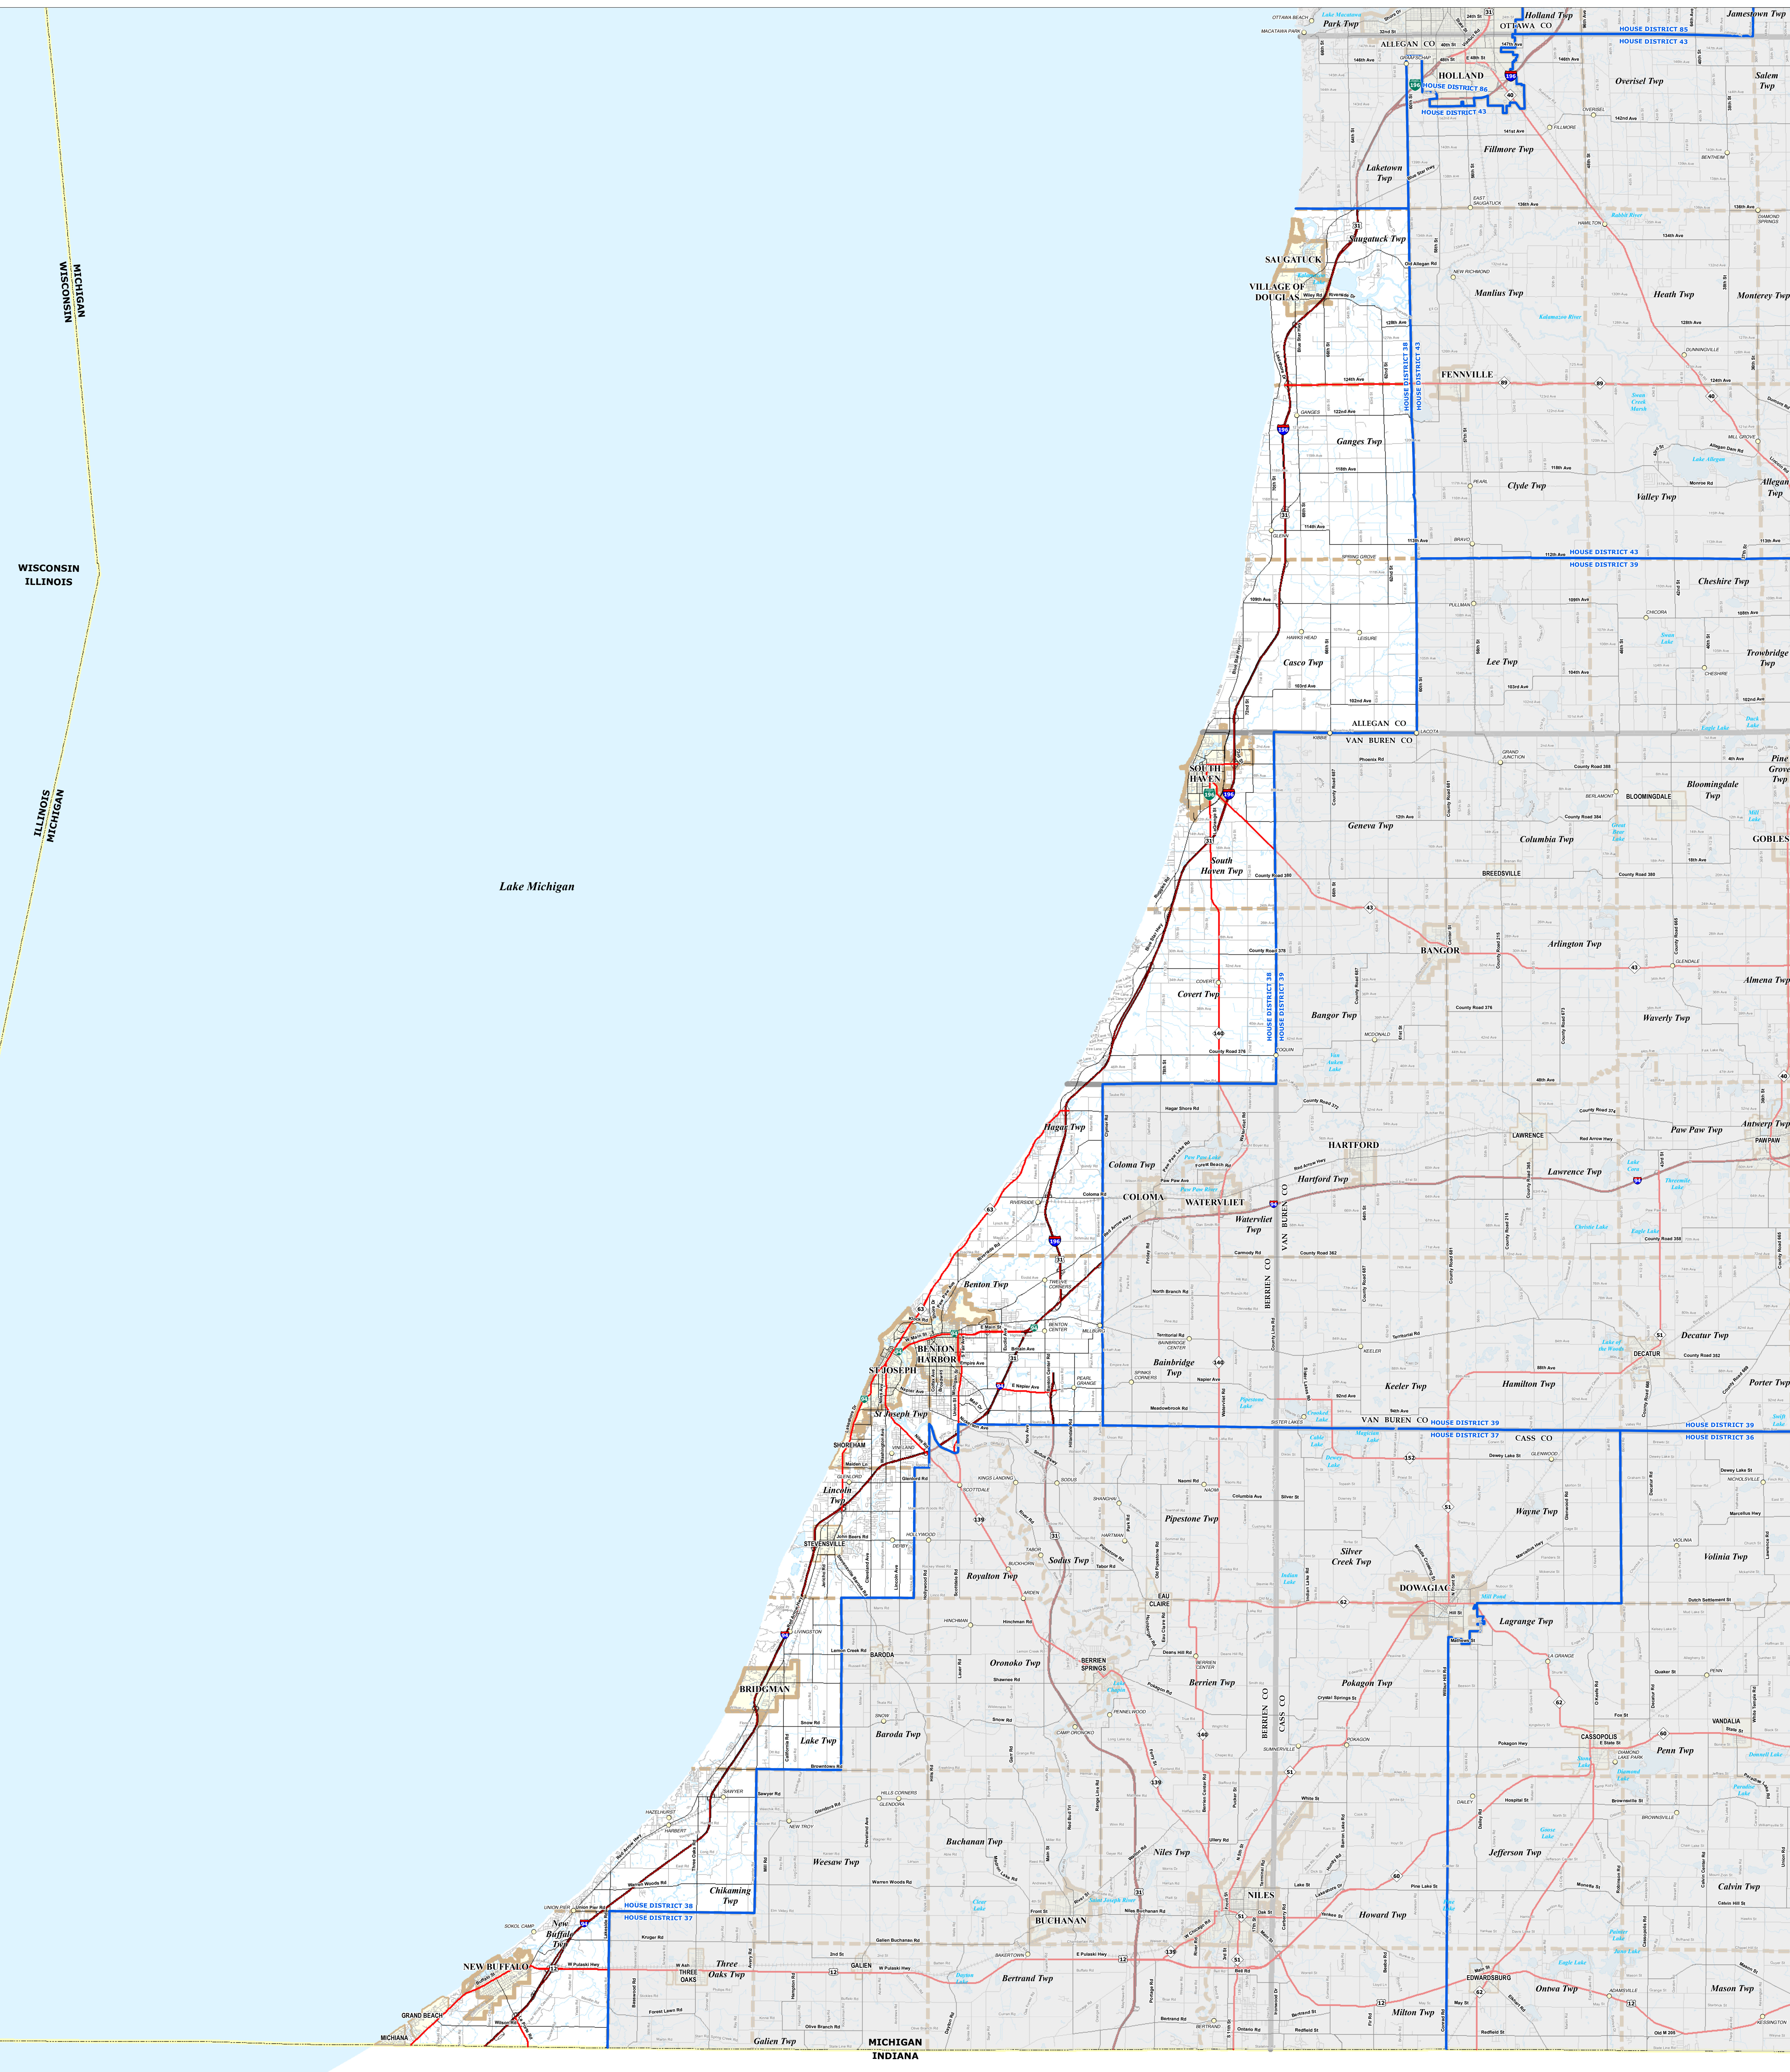

MICHIGAN STATE HOUSE DISTRICT 38

2021 Apportionment Plan

MICHIGAN
WISCONSIN
ILLINOIS

Legend

House District	Township	Freeway	Railroad
City	County	Highway	Water Feature
Village	State	Primary Road	River, Stream, or Drain
Unincorporated Place	Local Road